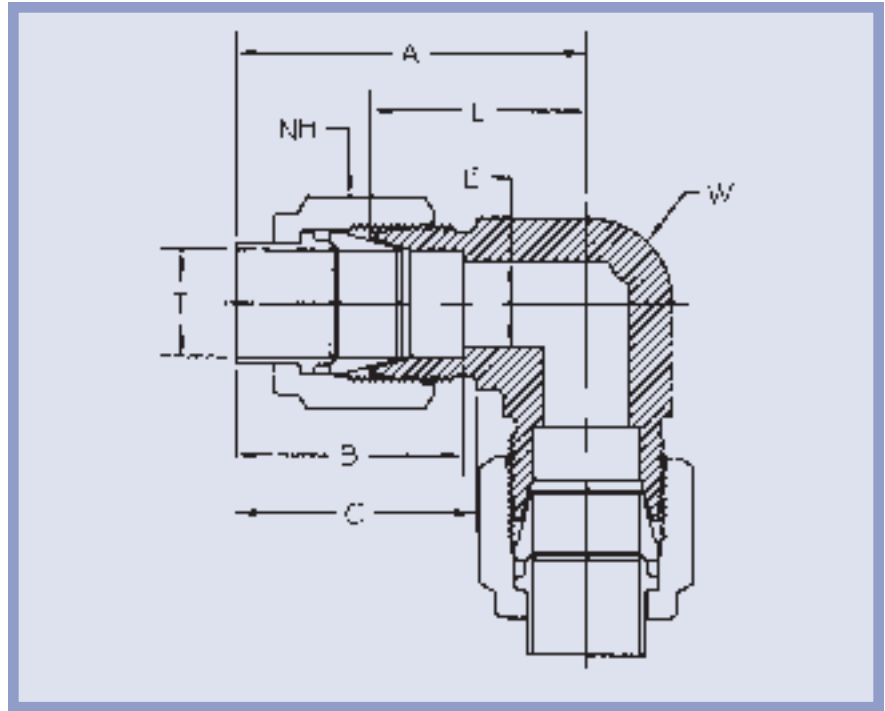

UNION ELBOW

PART NUMBER	T TUBE O.D.	A	B	C	E THRU HOLE	L	NH NUT HEX	W WRENCH FLAT
1-2ELU-1	1/16	.953	.609	.670	.052	.625	3/8	3/8
2-2ELU-2	1/8	1.046	.640	.765	.094	.656	7/16	3/8
3-2ELU-3	3/16	1.109	.703	.796	.125	.687	1/2	1/2
4-2ELU-4	1/4	1.265	.796	.906	.187	.781	9/16	1/2
5-2ELU-5	5/16	1.265	.796	.906	.250	.812	5/8	19/32
6-2ELU-6	3/8	1.406	.937	1.015	.281	.844	11/16	5/8
8-2ELU-8	1/2	1.672	1.140	1.140	.406	1.031	7/8	13/16
10-2ELU-10	5/8	1.672	1.203	1.217	.500	1.031	1	1
12-2ELU-12	3/4	2.000	1.250	1.343	.625	1.312	1-1/4	1-1/16
14-2ELU-14	7/8	2.234	1.453	1.484	.718	1.406	1-3/8	1-1/2
16-2ELU-16	1	2.265	1.515	1.484	.875	1.438	1-1/2	1-1/2

*NOTE: All dimensions subject to change, to be used for reference only.